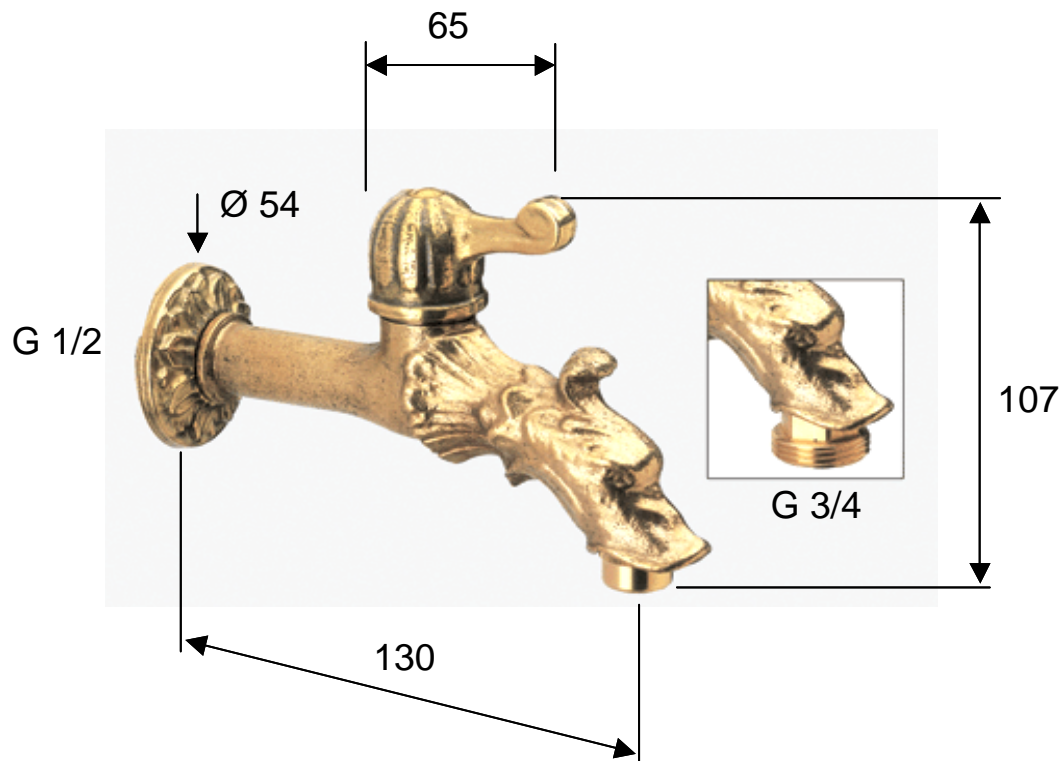

DANIEL

SCHEDA TECNICA TECHNICAL FEATURES

ART. COD.

A 696

MATERIALI / MATERIALS

OTTONE / BRASS